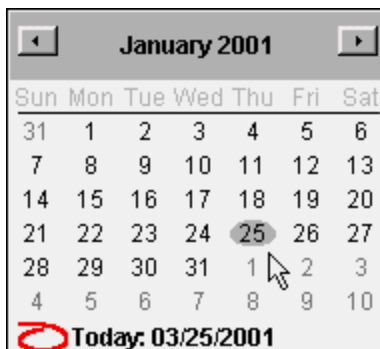

New landscape reports show more information

Maneuvers
Match Results
Maneuvers and Match Results