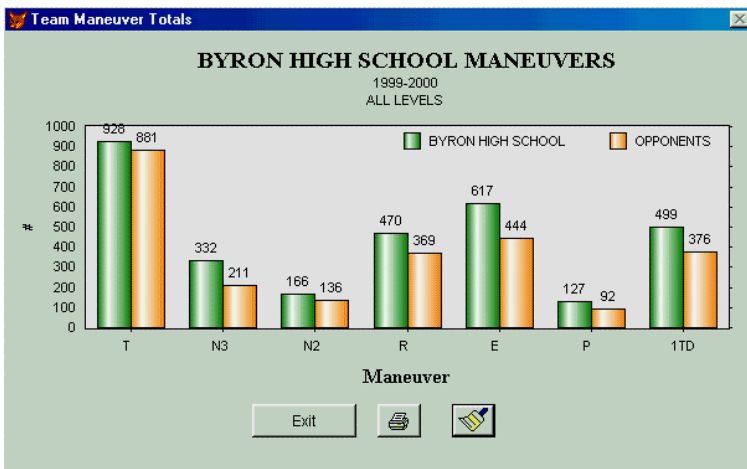

# New features with Champion Wrestling Stats 5.0

## Graph individual wrestlers results

Bar Charts

Maneuvers

Match results

## Graph team results

Bar Charts

Maneuvers

Match results

View graphs on screen, send to printer, or save as bitmap file