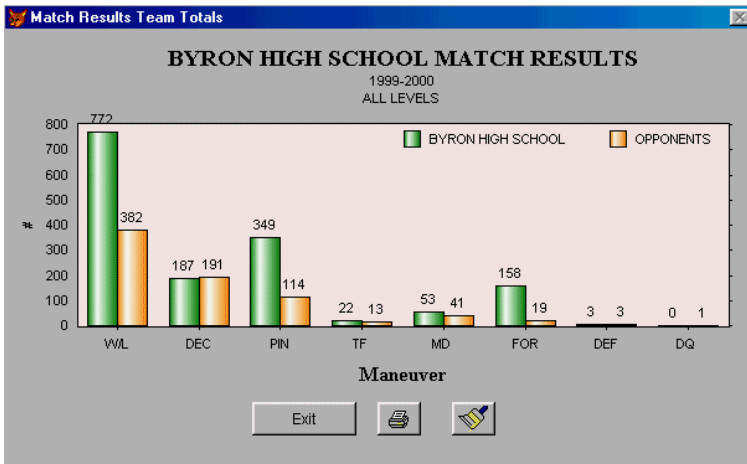

# New features with Champion Wrestling Stats 5.0

## Graph individual wrestlers results

Bar Charts

Maneuvers

Match results

## Graph team results

Bar Charts

Maneuvers

Match results

View graphs on screen, send to printer, or save as bitmap file