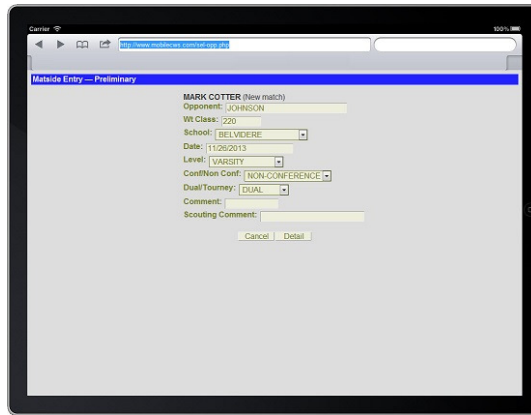

What is *Matside Entry*?

Matside Entry is companion software to *Champion Wrestling Stats*. This product allows coaches, statisticians, etc. to enter stats away from the desktop or laptop computer and later downloaded to their desktop computer.

Entry of stats can be done with any mobile device that has Internet capability (wireless, 3G, 4G). These mobile devices can be iPads, iPhones, tablets or smartphones.

The program, *Matside Entry*, resides on a **Mobile Web** server maintained by **Preferred Educational Software**. No software is installed on their mobile device.

When a subscription for *Matside Entry* is purchased, the user creates a school account and is given login credentials (**Login ID and Password**). The user opens their browser and logs in at www.mobilecws.com.

School information (wrestlers, opposing schools, and program settings) is uploaded to the account of the user. Match information is entered by tapping on maneuvers as they occur on the mobile device. Some coaches even enter matches out of the scorebook in between rounds or on the bus ride home.

The *Matside Entry* subscription (**Annual** or **Lifetime**) is a building license allowing multiple users to access their school's account at one time making it convenient when there are multiple mats or levels (Varsity, Junior Varsity, etc.) at different locations.

At the end of the meet or tournament, the coach downloads the matches for the previous match or tournament into his desktop computer where all season stats reside.

Sample Screen for entering preliminary match information

iPad view

Sample Screen for entering match information