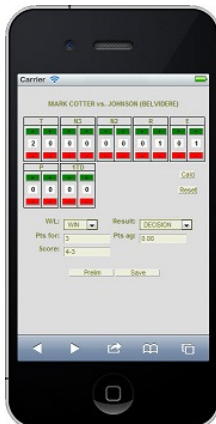

# What is *Matside Entry*?

*Matside Entry* is companion software to *Champion Wrestling Stats*. This product allows coaches, statisticians, etc. to enter stats away from the desktop or laptop computer and later downloaded to their desktop computer.

At the end of the meet or tournament, the coach downloads the matches for the previous match or tournament into his desktop computer where all season stats reside.

## Sample Screen for entering preliminary match information

iPhone view

iPad view

## Sample Screen for entering match information

iPhone view

iPad view