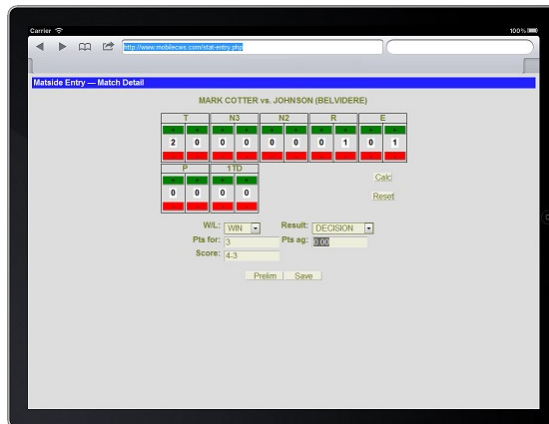

School information (wrestlers, opposing schools, and program settings) is uploaded to the account of the user. Match information is entered by tapping on maneuvers as they occur on the mobile device. Some coaches even enter matches out of the scorebook in between rounds or on the bus ride home.

At the end of the meet or tournament, the coach downloads the matches for the previous match or tournament into his desktop computer where all season stats reside.

## Sample Screen for entering preliminary match information

iPhone view

iPad view

## Sample Screen for entering match information

iPhone view

iPad view