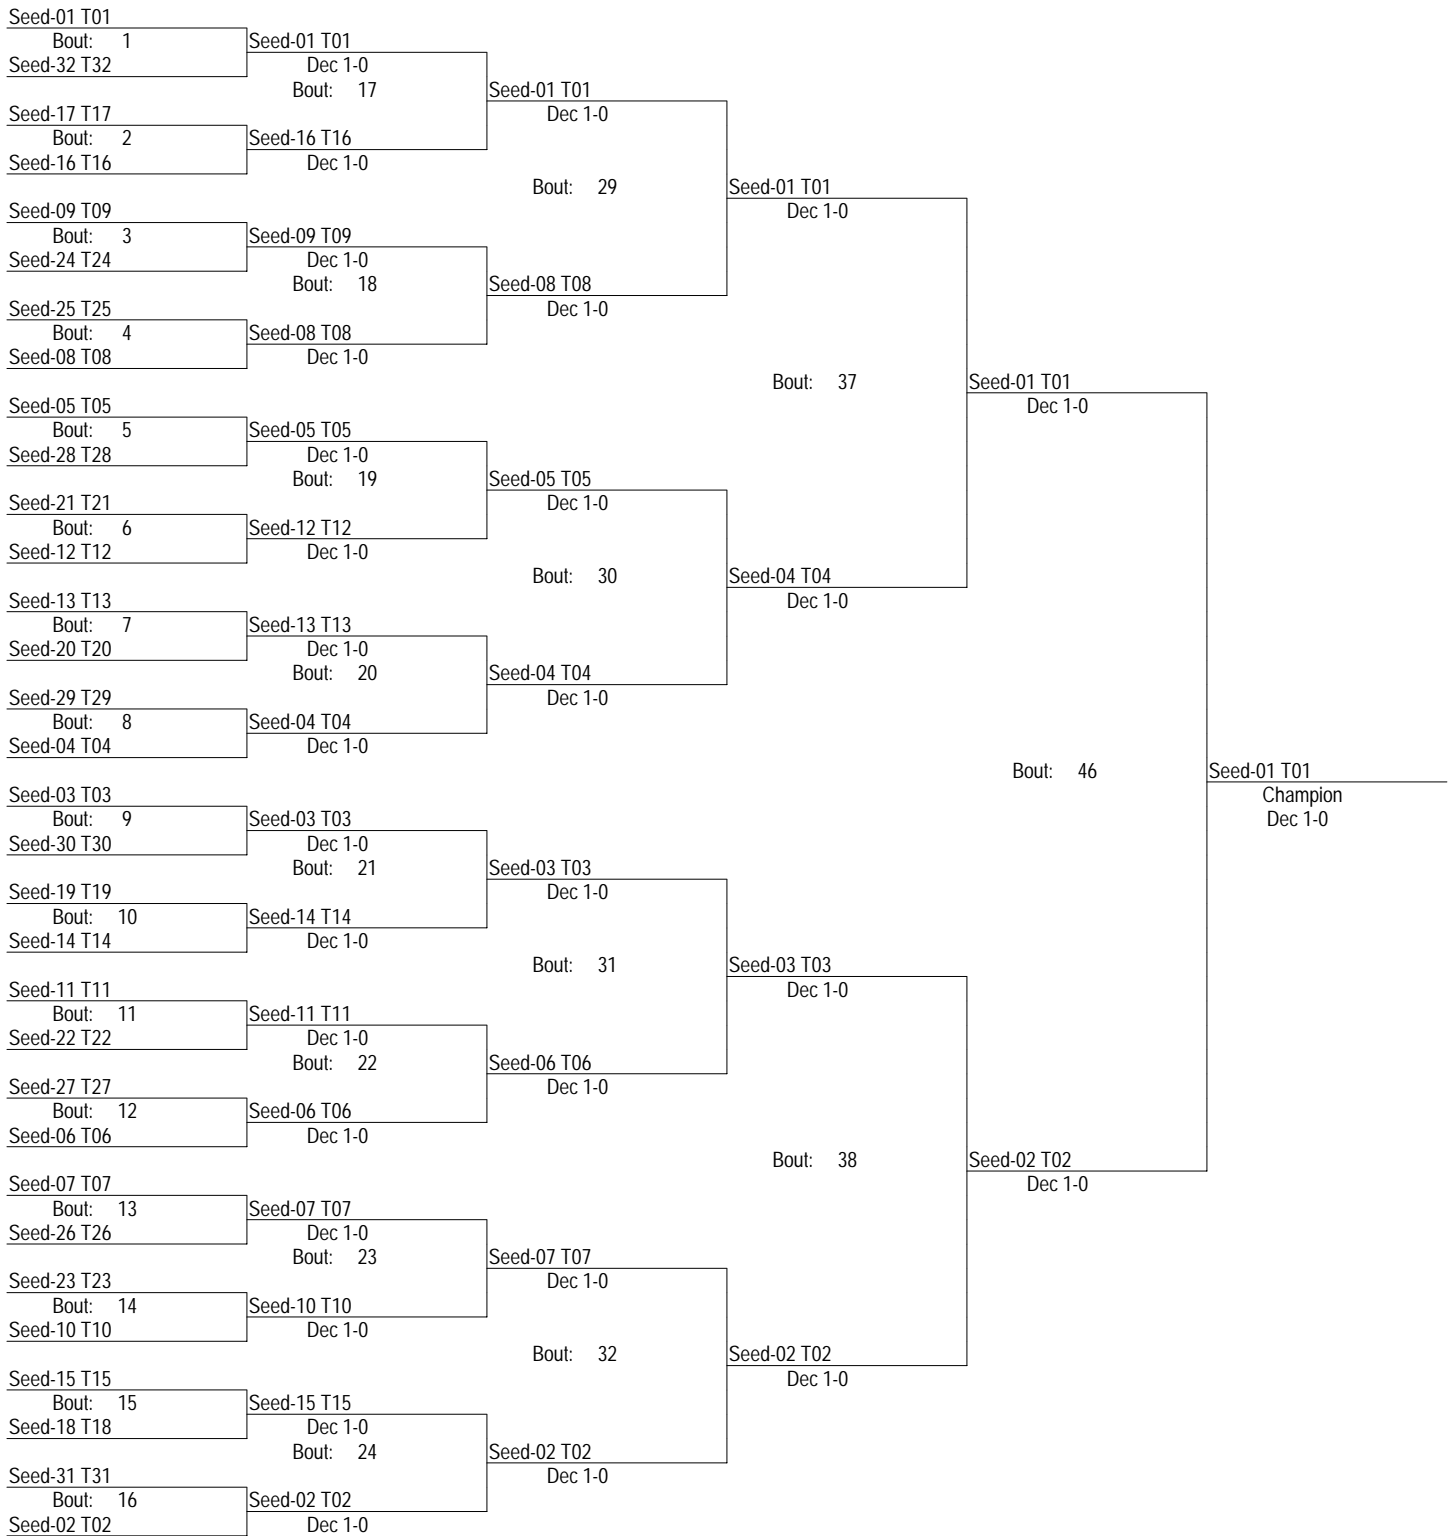

32: WB-3rd (1st gone)

32: WB-3rd (1st gone)