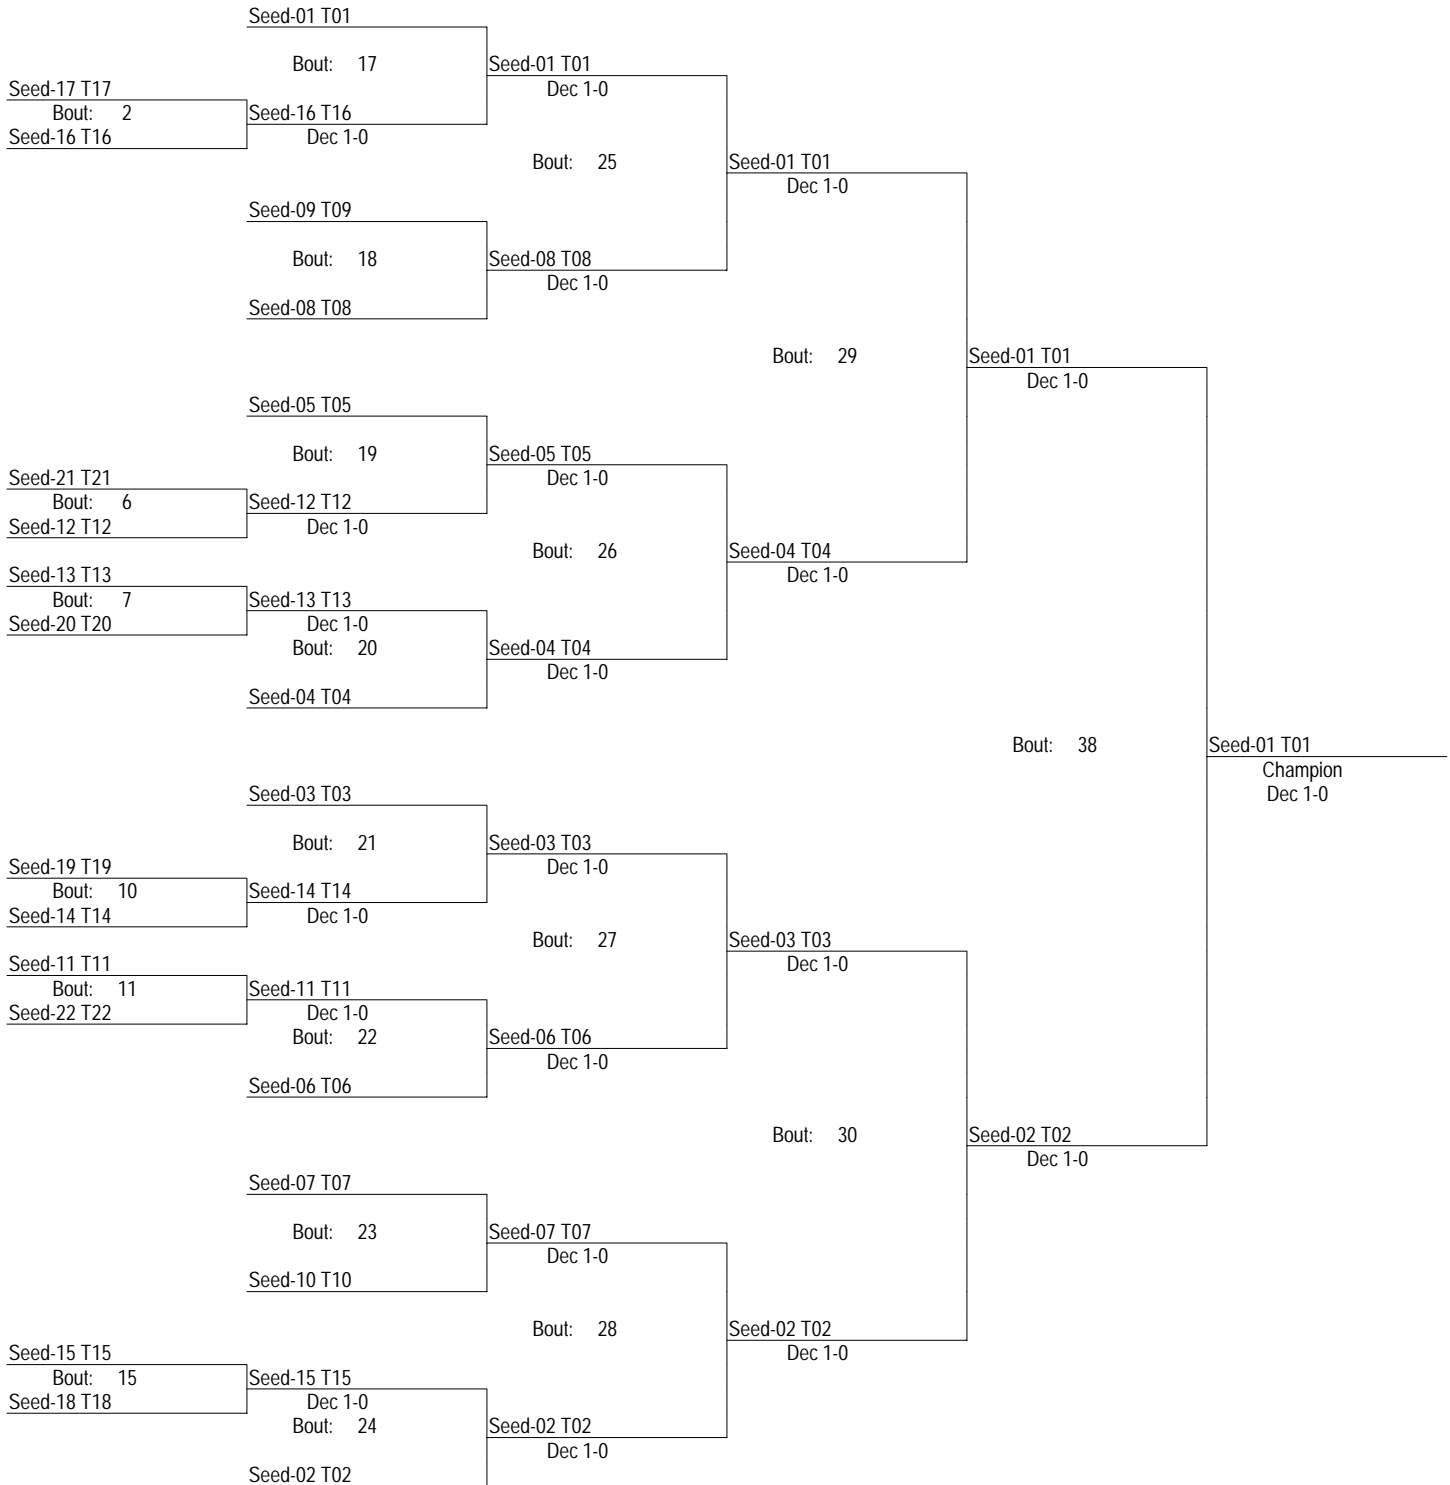

32:2 gone WB 3rd (Mich Dist A)

32:2 gone WB 3rd (Mich Dist A)